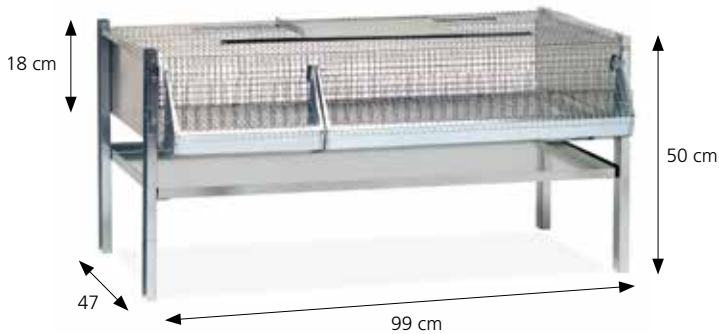

GABBIA PER QUAGLIE, SOVRAPPONIBILE

Cage for quails, superimposable

Cage pour cailles, superposable

Art. 179.00C per ingrasso, kit completo in cartone
for fattening, complete set packed into carton
pour l'engraissement, emballée en carton par kit complet

SOVRAPPONIBILE
SUPERIMPOSABLE
SUPERPOSABLE

14x106x62

100x120x230

Art. 179.20C per ovaiole, kit completo in cartone
for layers, complete set packed into carton
pour cailles pondeuses, emballée en carton par kit complet

SOVRAPPONIBILE
SUPERIMPOSABLE
SUPERPOSABLE

14x106x62

100x120x230

**KIT COMPLETO IN ROBUSTI
CARTONI SALVASPAZIO**
COMPLETE SET PACKED INTO
SOLID AND COMPACT CARTON
KIT COMPLET EMBALLÉ EN
CARTON ROBUSTE E COMPACT