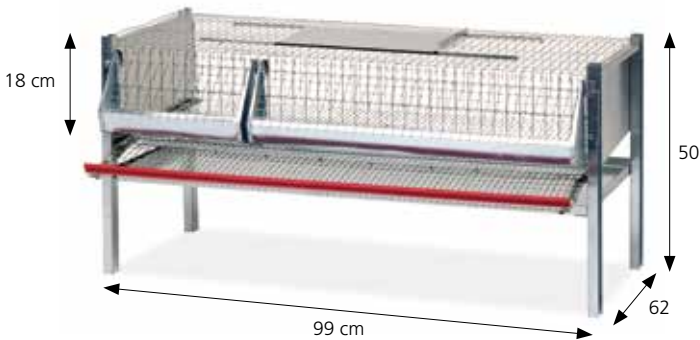

GABBIA PER QUAGLIE, SOVRAPPONIBILE

Cage for quails, superimposable

Cage pour cailles, superposable

Art. 179.00C per ingrasso, kit completo in cartone
for fattening, complete set packed into carton
pour l'engraissement, emballée en carton par kit complet

SOVRAPPONIBILE
SUPERIMPOSABLE
SUPERPOSABLE

14x106x62

100x120x230

Art. 179.20C per ovaiole, kit completo in cartone
for layers, complete set packed into carton
pour cailles pondeuses, emballée en carton par kit complet

SOVRAPPONIBILE
SUPERIMPOSABLE
SUPERPOSABLE

14x106x62

100x120x230

**KIT COMPLETO IN ROBUSTI
CARTONI SALVASPAZIO**
COMPLETE SET PACKED INTO
SOLID AND COMPACT CARTON
KIT COMPLET EMBALLÉ EN
CARTON ROBUSTE E COMPACT