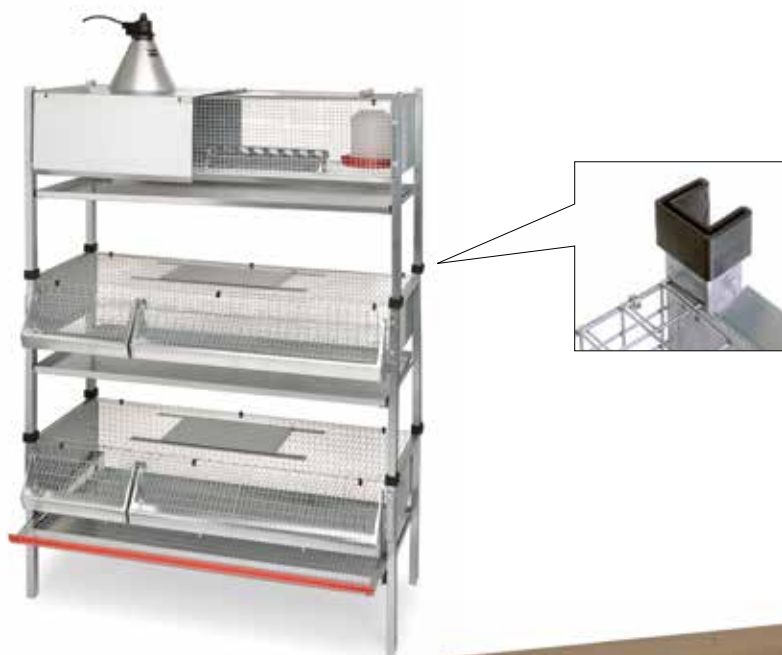

GABBIA "PRIMI GIORNI", SOVRAPPONIBILE

Brooder cage, after your hatching eggs, superimposable
Cage d'élevage, après éclosion, superposable

Art. 179.30C

per pulcini e quaglie, kit gabbia con padella, in cartone
for chicks and quails, cage set with dejections pan, packed into carton
pour poussins et cailleaux, kit cage avec plaque déjections, emballé en carton

Art. 179.30C.CPL

gabbia 179.30C fornita con riflettore, lampada infrarossi 150 W, abbeveratoio da 1.5 Lt e mangiatoia a 16 fori
cage 179.30C supplied with reflector, infrared lamp 150 W, 1,5 litre drinker and drilled feeder 30 cm long
cage 179.30C fourni avec réflecteur, lampe infrarouge 150 W, abreuvoir 1.5 litres, mangeoire 16 trous

14x106x62

100x120x230

gabbia
cage
cage

crt. 14x106x62

kit
access.

crt. 32x26x27

100x120x240

SOVRAPPONIBILE
SUPERIMPOSABLE
SUPERPOSABLE

**KIT COMPLETO IN ROBUSTI
CARTONI SALVASPAZIO**
COMPLETE SET PACKED INTO
SOLID AND COMPACT CARTON
KIT COMPLET EMBALLÉ EN
CARTON ROBUSTE E COMPACT